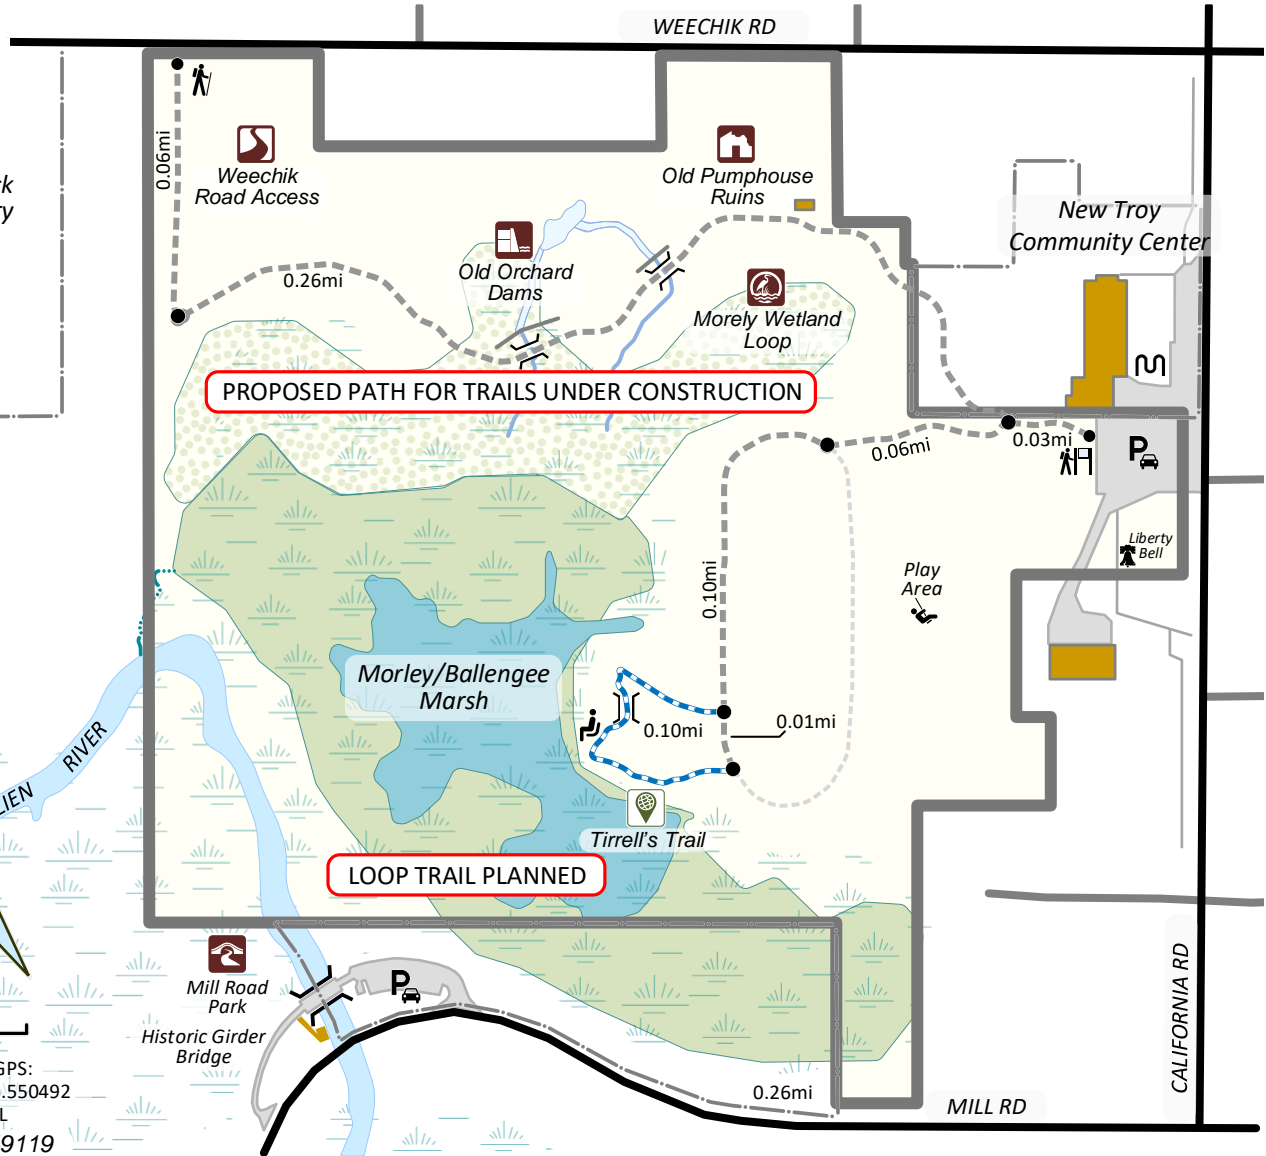

Weesaw Township Community Park Trails

LEGEND

- Paved road
- Unpaved road
- Foot trail
- Boundary
- Trail structure
- Bridge
- Wetland
- Parking
- Bike rack
- Stairway
- Scenic bench
- Trailhead
- Trail access

PREPARED BY
TREKMODE AKA PAT FISHER
(WTCP)

Weechick
Cemetery

Harbor Country

LAKE MICHIGAN

GALIEN RIVER

N
MN -4° W

50 m
100 ft

PARKING GPS:
41.876661, -86.550492
645' ASL

13372 CALIFORNIA RD, NEW TROY, MI 49119

This map, as depicted, is for discussion purposes only...

WEESAW TOWNSHIP
 Community Park Trail Map (WTCP)
 Weesaw Township, Berrien County, Michigan - June 7, 2021