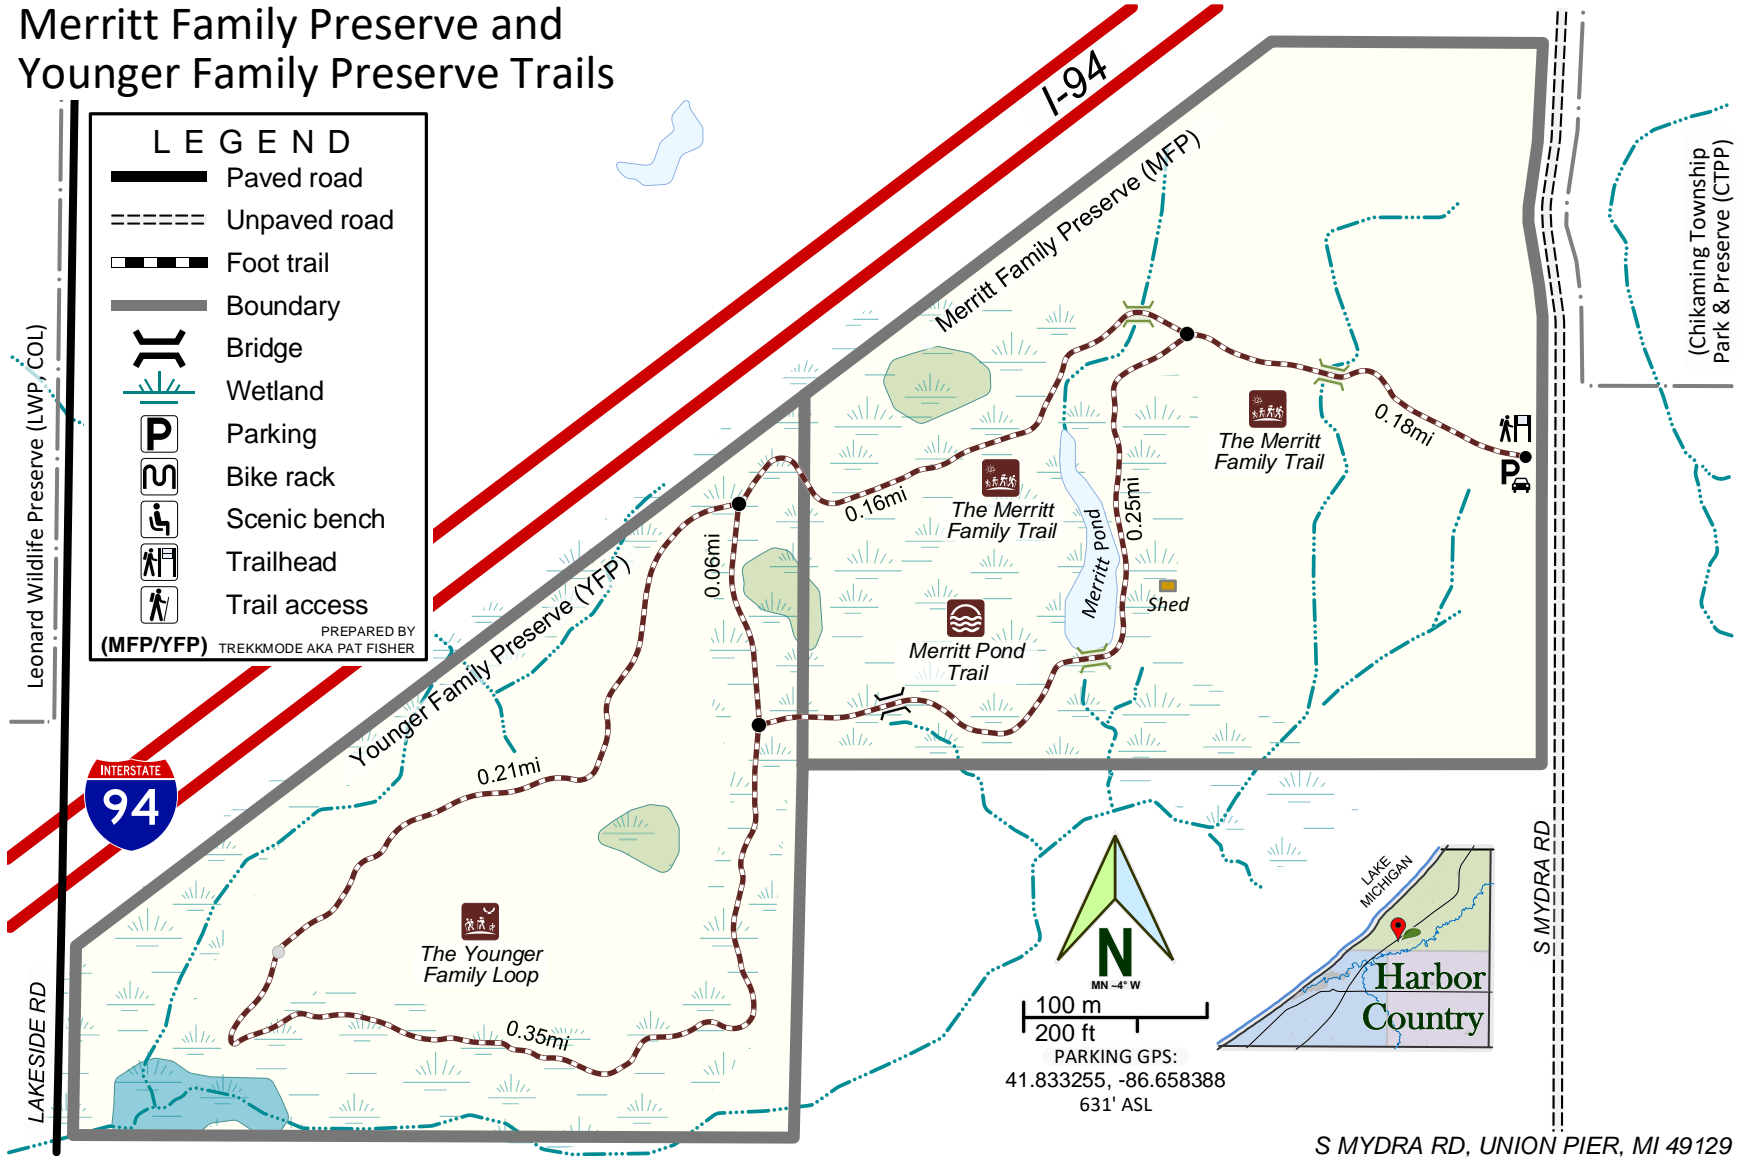

# Merritt Family Preserve and Younger Family Preserve Trails

LEGEND	
	Paved road
	Unpaved road
	Foot trail
	Boundary
	Bridge
	Wetland
	Parking
	Bike rack
	Scenic bench
	Trailhead
	Trail access

PREPARED BY  
TREKMODE AKA PAT FISHER  
(MFP/YFP)

This map, as depicted, is for discussion purposes only...

CHIKAMING OPEN LANDS  
Merritt Family Preserve (MFP) and Younger Family Preserve Trail Map (YFP)  
Chikaming Township, Berrien County, Michigan - August 16, 2021

Leonard Wildlife Preserve (LWP, COL)

LAKESIDE RD

S MYDRA RD

S MYDRA RD, UNION PIER, MI 49129