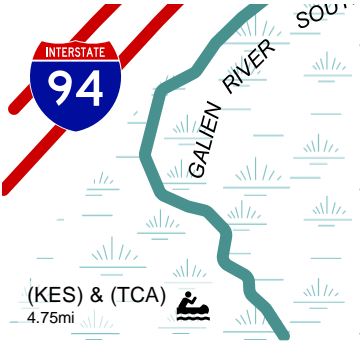

Glassman Park Walking Trail

LEGEND	
	Paved road
	Unpaved road
	Foot trail
	Water trail
	Boundary
	Trail structure
	Bridge
	Wetland
	Parking
	Public toilet
	Scenic bench
	Picnic area
	Fishing area
	Paddle access
	Trailhead
	Trail access

(GLA) PREPARED BY TREKMODE AKA PAT FISHER

200 ft
100 m
PARKING GPS:
41.820500, -86.684976
623' ASL

16680 GLASSMAN RD, UNION PIER, MI 49129

This map, as depicted, is for discussion purposes only...

NEW BUFFALO TOWNSHIP
Glassman Park Walking Trail Map (GLA)
New Buffalo Township, Berrien County, Michigan - April 2, 2021