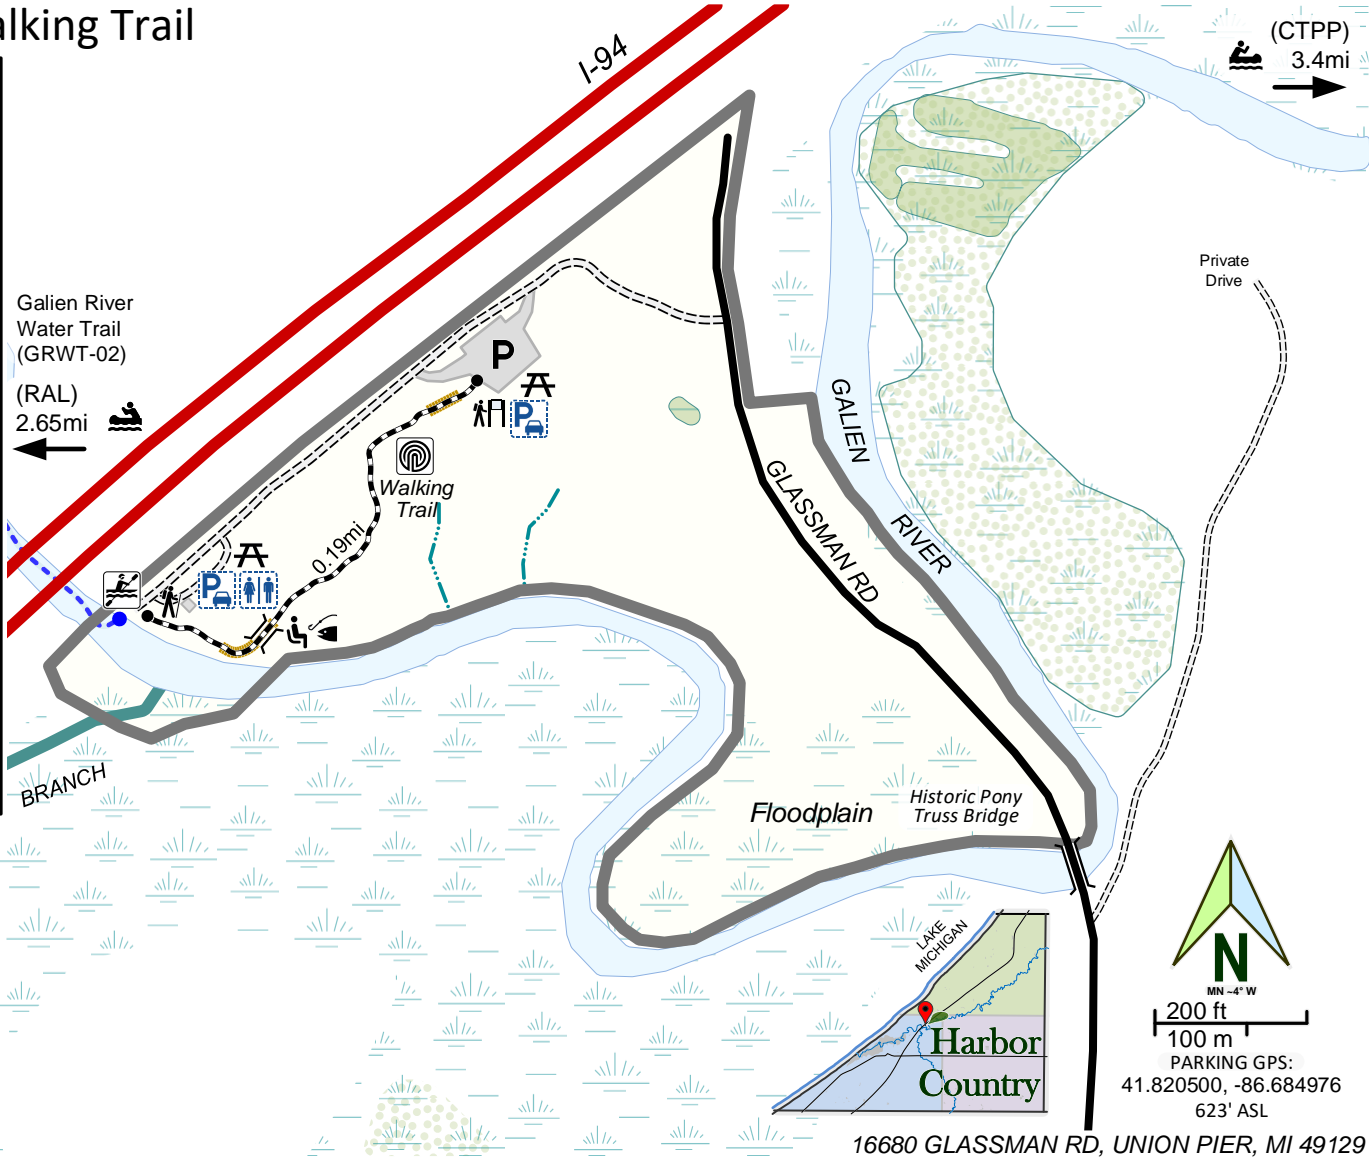

Glassman Park Walking Trail

LEGEND	
	Paved road
	Unpaved road
	Foot trail
	Water trail
	Boundary
	Trail structure
	Bridge
	Wetland
	Parking
	Public toilet
	Scenic bench
	Picnic area
	Fishing area
	Paddle access
	Trailhead
	Trail access

(GLA) PREPARED BY TREKMODE AKA PAT FISHER

200 ft
100 m
PARKING GPS:
41.820500, -86.684976
623' ASL

16680 GLASSMAN RD, UNION PIER, MI 49129

This map, as depicted, is for discussion purposes only...

NEW BUFFALO TOWNSHIP
Glassman Park Walking Trail Map (GLA)
New Buffalo Township, Berrien County, Michigan - April 2, 2021