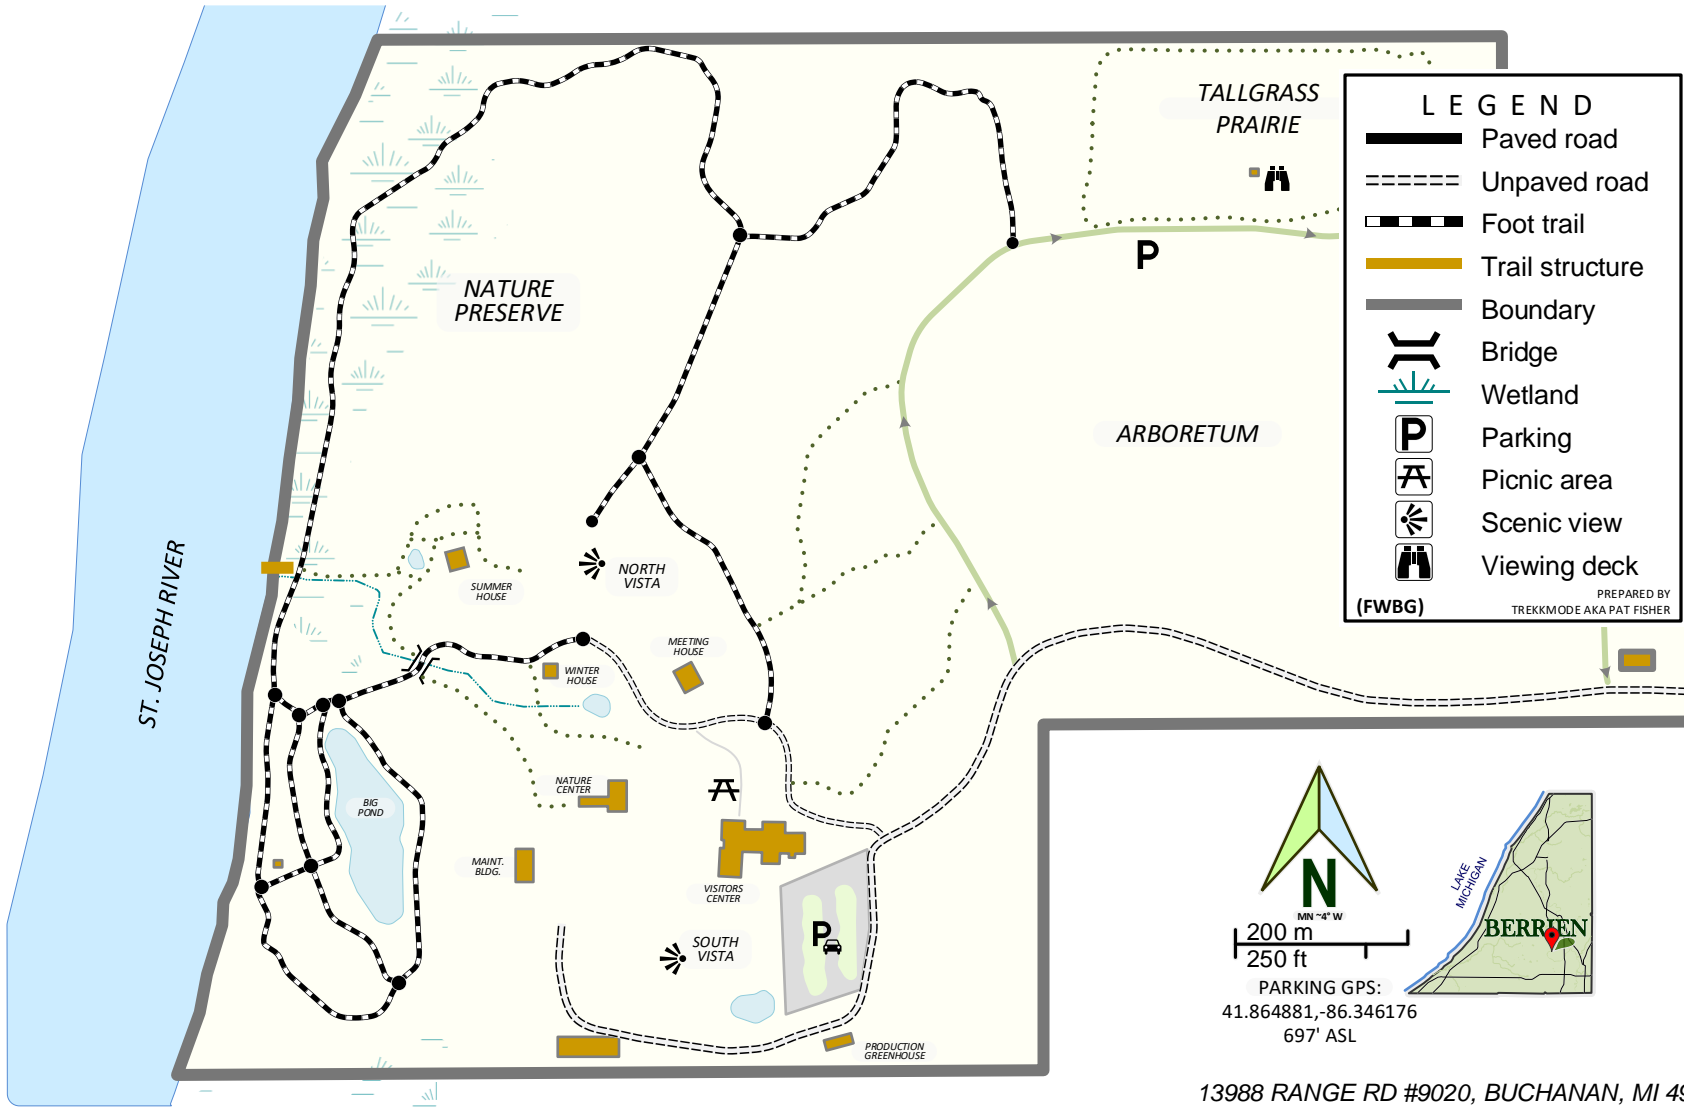

Fernwood Botanical Garden & Nature Preserve Trails

LEGEND

- Paved road
- Unpaved road
- Foot trail
- Trail structure
- Boundary
- Bridge
- Wetland
- Parking
- Picnic area
- Scenic view
- Viewing deck

(FWBG) PREPARED BY TREKKMODE AKA PAT FISHER

Map Orientation and Location:

- North arrow pointing up.
- Scale: 200 m / 250 ft.
- Coordinates: MN-4°W
- PARKING GPS: 41.864881, -86.346176, 697' ASL
- Inset map showing location in Berrien County, Michigan, near Lake Michigan.

13988 RANGE RD #9020, BUCHANAN, MI 49107

This map, as depicted, is for discussion purposes only...

FERWOOD BOTANICAL GARDEN and Nature Preserve Trail Map (FWBG)
Buchanan Township, Berrien County, Michigan - February 16, 2020